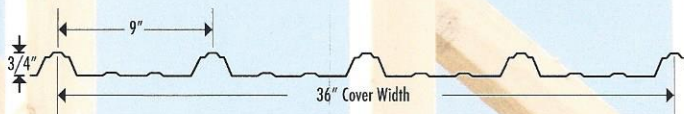

Stony Point Metals

PAINTED ROOFING AND SIDING

29 Gauge • 40 Year Warranty

- All Trim and Accessories Available
- Delivery • Sky Lights
- Vapor Barrier • Vented Soffit • Roll Formed
- Door Track • Quick Frames • Standing Seam

Textured Steel Available in Selected Colors!

Cool
Chemistry

Ceram-A-Star® 1050

All color selections are coated with Ceram-A-Star 1050. A revolutionary siliconized modified polyester paint system. The introduction of this paint system will allow us to continue providing our customers with the highest quality products available. Backed by an unprecedented 40 year limited warranty making our panels the only choice for all commercial, residential, and agricultural applications.

Colors may vary from printed samples, for an exact match visit you nearest dealer for a paint sample.

* LIMITED WARRANTY

** CALL FOR PRICE

BRIGHT WHITE

*

LINER PANEL

ASH GRAY

PEWTER GRAY

CHARCOAL

BURNISHED SLATE

BLACK

GALLERY BLUE

HAWAIIAN BLUE

*

GALVANIZED

LIGHT STONE

CLAY

BEIGE

SAHARA TAN

BROWN

BURGUNDY

DARK RED

BARN RED

BRIGHT RED

FOREST GREEN

**

COPPER